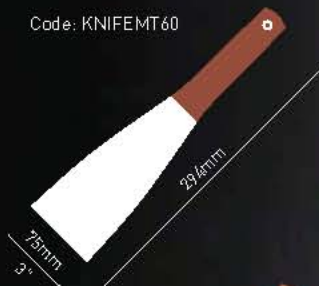

Ink Knives

INK KNIVES AND PAPER WEDGES

76

SAWED PAPER WEDGES AND SINK KNIVES

Code: KNIFEMT45

Code: KNIFEMT60

Code: KNIFEMT75

Code: KNIFEMT90

INK KEYS

Code: **INKKEY**

Ink Key Large

Ink key for standard vacuum ink cans
Packing: 10 pcs/box

Code: **INKKEYS**

Ink Key Small

Ink key for Japanese and small ink cans
Packing: 10 pcs/box

PLASTIC INK KNIVES

Code: KNIFE

4 knives/box
270 x 70mm (10 3/4" x 2 3/4")
Yellow, red, blue and black

Print name or logo
with order of
500+ sets

World Ink Corporation
1-800-888-8888

WHITE FLEXIBLE PLASTIC INK KNIFE

Code: KNIFEJ

White flexible plastic ink knife
300 x 80mm (11 3/4" x 3 1/8")
Packing: 1 pc